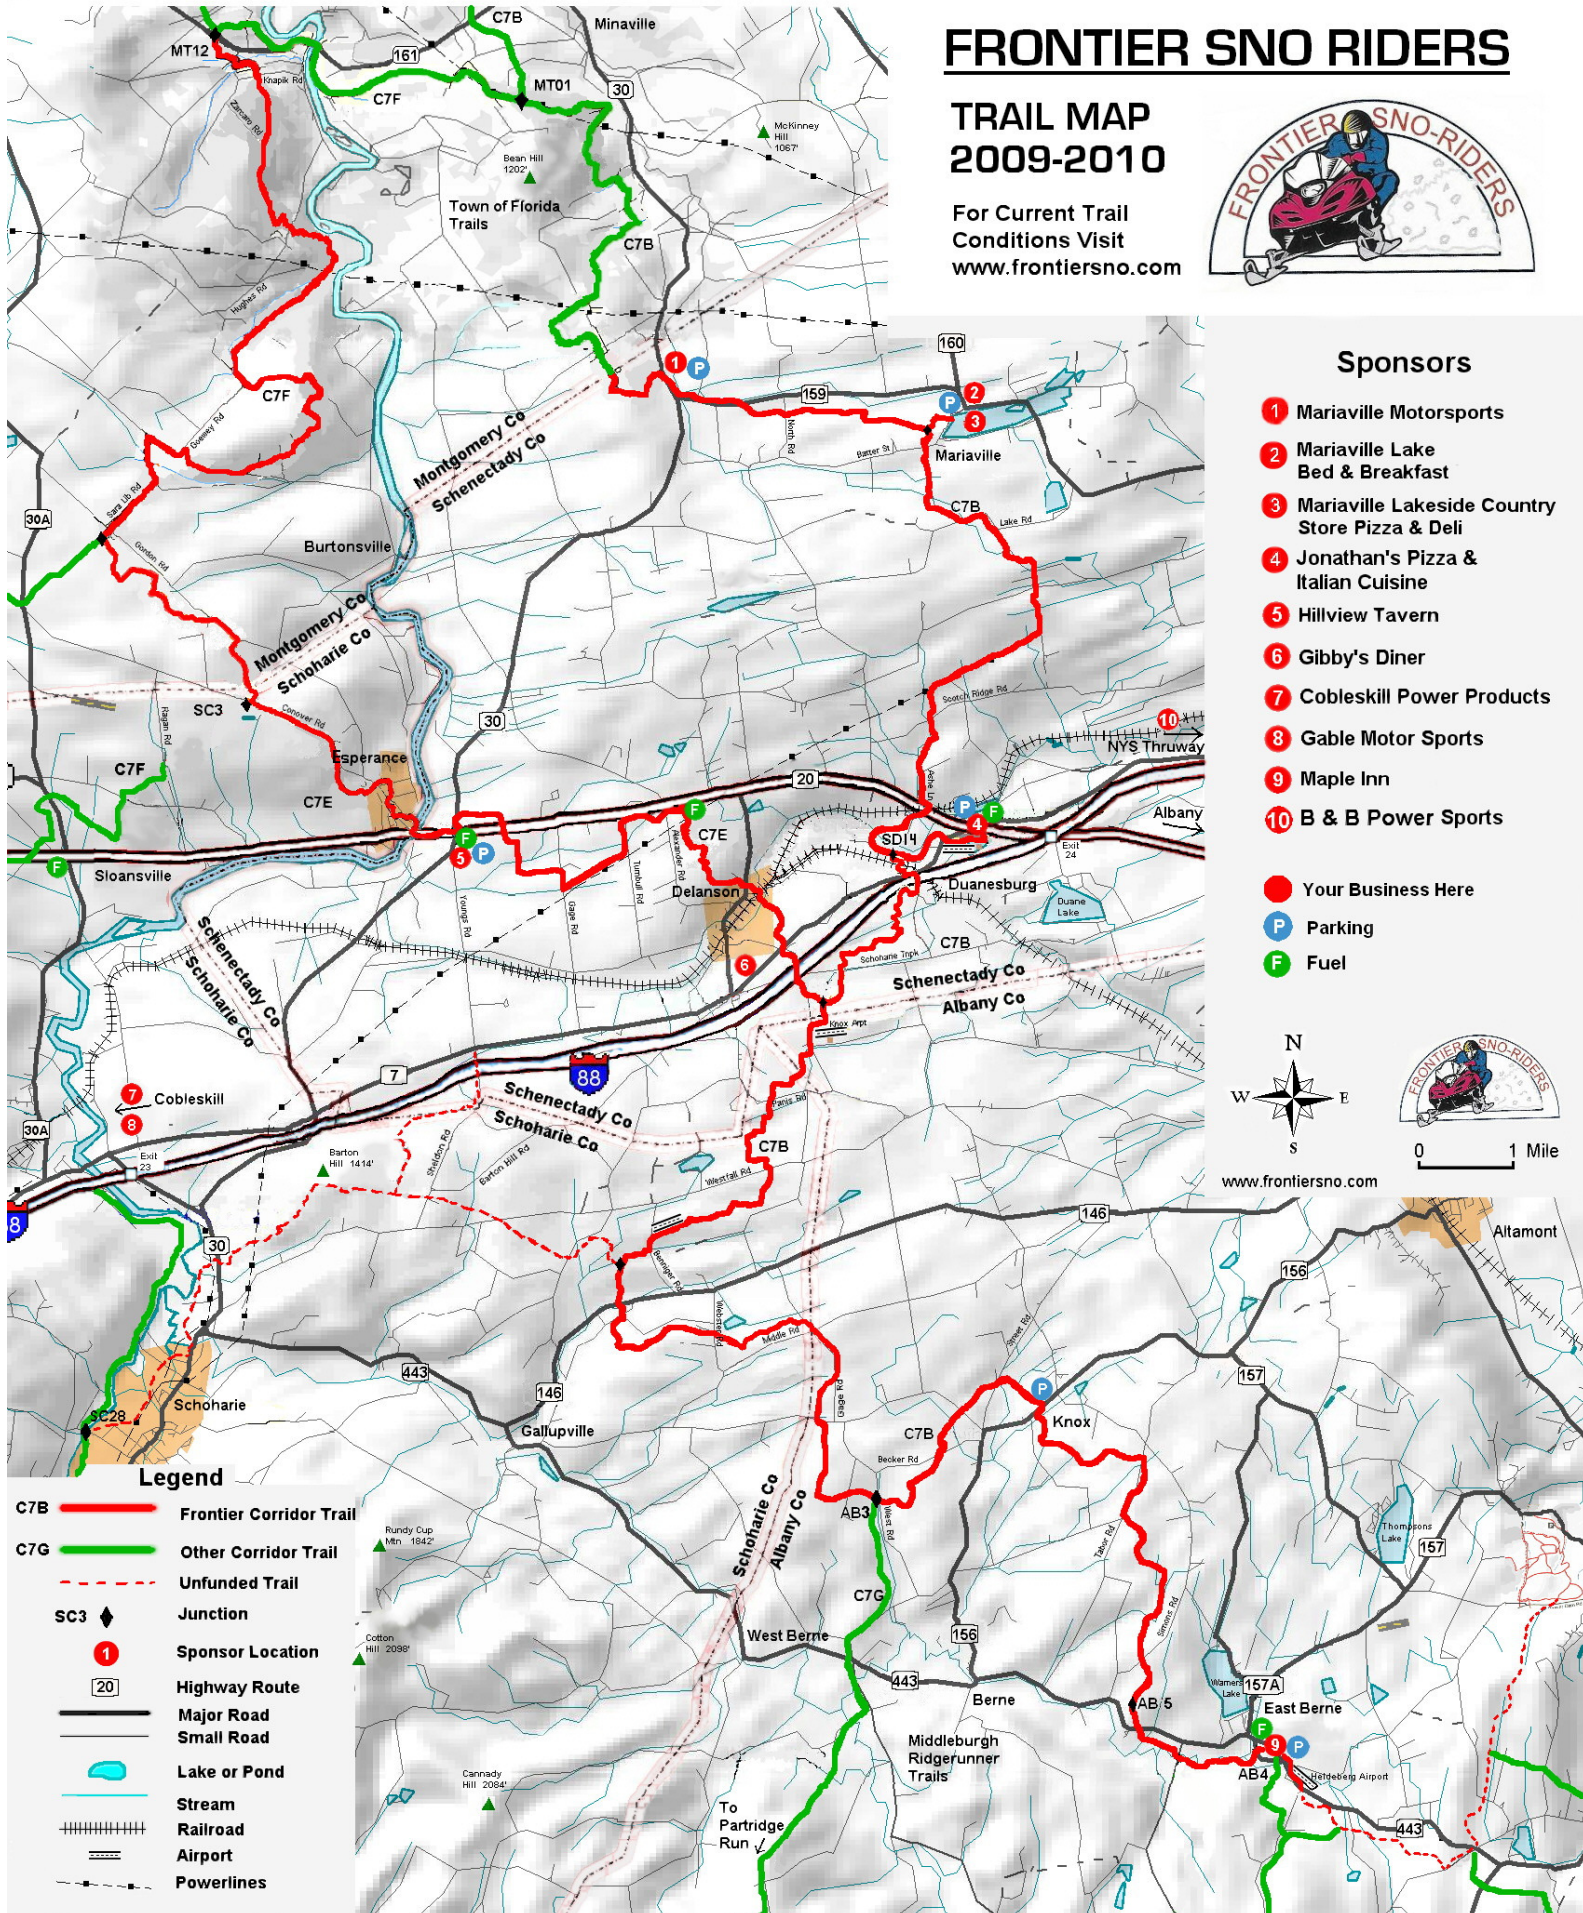

FRONTIER SNO RIDERS

TRAIL MAP 2009-2010

For Current Trail Conditions Visit www.frontiersno.com

Sponsors

- 1 Mariaville Motorsports
- 2 Mariaville Lake Bed & Breakfast
- 3 Mariaville Lakeside Country Store Pizza & Deli
- 4 Jonathan's Pizza & Italian Cuisine
- 5 Hillview Tavern
- 6 Gibby's Diner
- 7 Cobleskill Power Products
- 8 Gable Motor Sports
- 9 Maple Inn
- 10 B & B Power Sports

- Your Business Here
- P Parking
- F Fuel

www.frontiersno.com

Legend

- C7B Frontier Corridor Trail
- C7G Other Corridor Trail
- - - - - Unfunded Trail
- SC3 ♦ Junction
- 1 Sponsor Location
- [20] Highway Route
- Major Road
- Small Road
- Lake or Pond
- Stream
- Railroad
- Airport
- Powerlines

Stay off Railroad Property!

copyright © 2010 Joel Church/Dig Dug Scenery

Revision 2.4 Map drawn to scale, trails may not be accurate.

RIDE RESPONSIBLY - RESPECT OUR LANDOWNERS - SAFELY ENJOY THE TRAILS